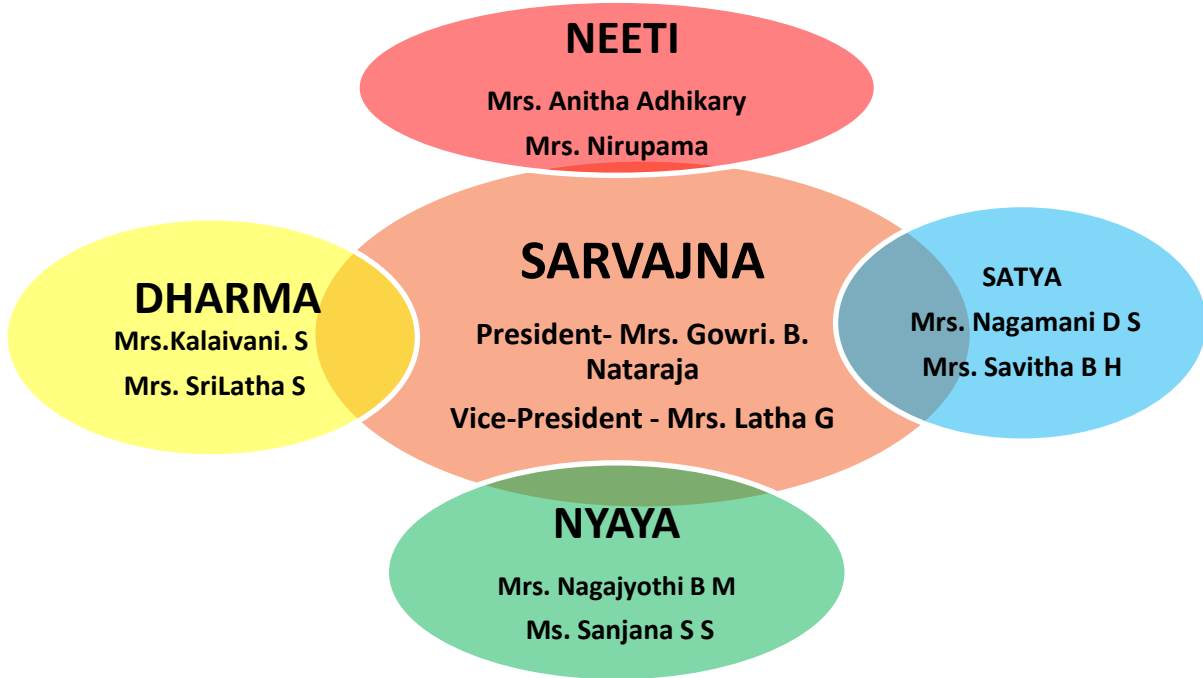

HOUSE SYSTEM(2023-24)

The Students' council is SARVAJNA- an embodiment of knowledge.

The Sarvajna- is categorized in to 4 houses- Sathya, Neeti, Nyaya and Dharma- to promote leadership qualities, healthy competition, values like caring & sharing, positive attitude towards success and failures, co-operation with peers, respecting others' decision and sportsmanship among the students.